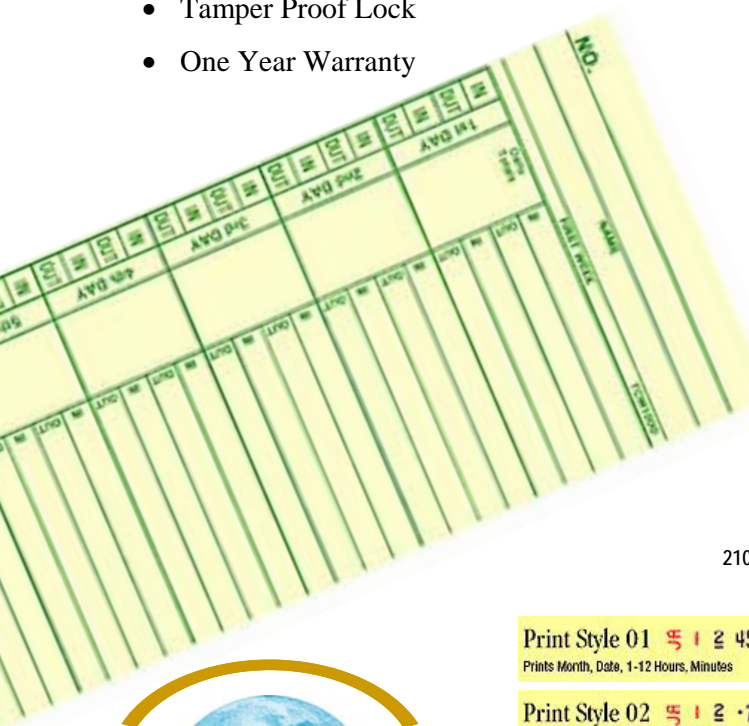

Lathem 2000 series

Mechanical Time Recorder

- Selectable imprint registration [shown below] at time of purchase
- Designed for Wall or Desk Mounting
- Automatic Ribbon Feed and Reverse
- Simplified Setting of Date and Time
- Easy-To-Read Analog Clock Dial
- Legible Print Registration
- Manual Print Activation
- Rugged Steel Casing
- Tamper Proof Lock
- One Year Warranty

2100 Series - Charcoal Gray (Black)

Print Style 01    45 Prints Month, Date, 1-12 Hours, Minutes	Print Style 04    45 Prints Month, Date, 0-23 Hours, Minutes	Print Style 21   45 Prints Day of Week, 1-12 Hours, Minutes	Print Style 24   45 Prints Day of Week, 0-23 Hours, Minutes
Print Style 02    7 Prints Month, Date, 1-12 Hours, Tenths	Print Style 05    7 Prints Month, Date, 0-23 Hours, Tenths	Print Style 22   7 Prints Day of Week, 1-12 Hours, Tenths	Print Style 25   7 Prints Day of Week, 0-23 Hours, Tenths
Print Style 03    75 Prints Month, Date, 1-12 Hours, Hundredths	Print Style 06    75 Prints Month, Date, 0-23 Hours, Hundredths	Print Style 23   75 Prints Day of Week, 1-12 Hours, Hundredths	Print Style 26   75 Prints Day of Week, 0-23 Hours, Hundredths